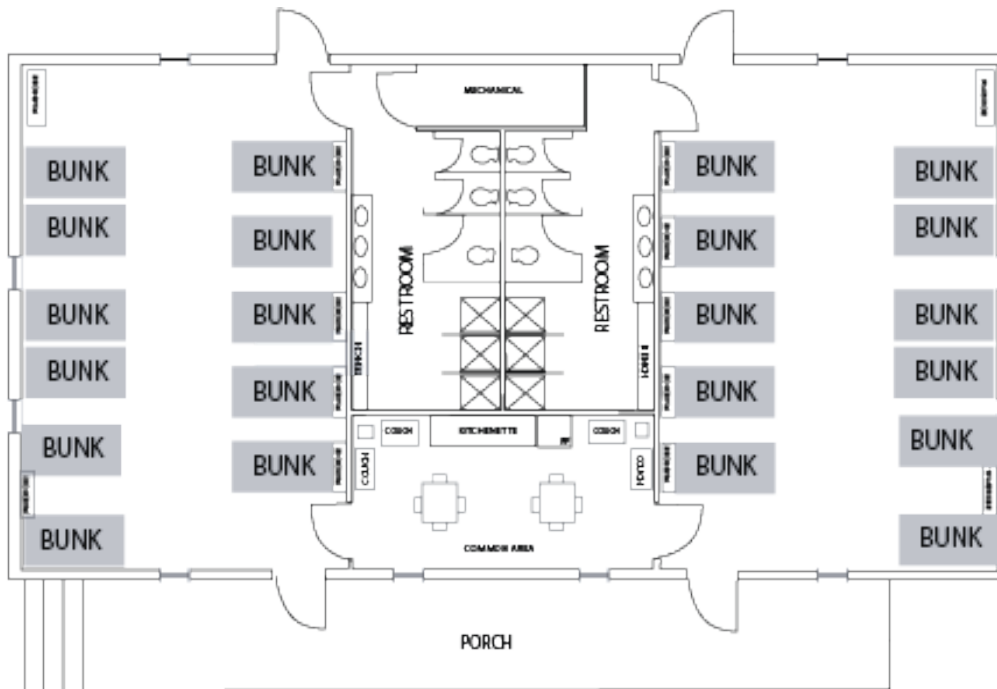

Cedarview Cabin

Cedarmore Main Campus

Cedarview Cabin is located on one of the highest points on the Cedarmore Main Campus. With its log cabin feel, Cedarview Cabin offers comfortable lodging and a front deck to enjoy the scenery.

LODGING

- Total maximum capacity: 44
- Cabin sleeps 22 on each side
- Both sides of cabin have a multi-stall bathroom
- Bunk beds only (11 bunks on each side)

MEETING

- Common area in the middle of the cabin has a small kitchenette complete with refrigerator, sink, and microwave

Cedarview Cabin

2 Rooms with 22 Beds

Total Capacity = 44

Side A	1		Side B	1
	2			2
	3			3
	4			4
	5			5
	6			6
	7			7
	8			8
	9			9
	10			10
	11			11
	12			12
	13			13
	14			14
	15			15
	16			16
	17	Meeting		17
	18	Space		18
	19			19
	20			20
	21			21
	22			22

Bathrooms	Shared bathroom on each side with:		Common	4 couches with 10 seats total
	3 stalls			2 tables with 8 chairs total
	3 showers			full fridge and microwave
	3 sinks with large vanity			sink with some cabinets
				Large porch on the front