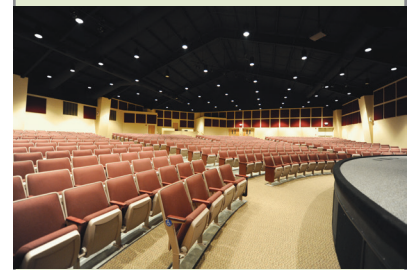

Fields Worship Center

Cedarmore Main Campus

The Fields Worship Center is a large-group meeting space, equipped with state-of-the-art sound, video & lighting capabilities. The worship center adjoins the Fields Conference Center and is a short walk from lodges and cabins.

MEETING

- Seating capacity: 200 minimum; 700 maximum
- Full sound system, stage, lighting, and projection video
- Six small group rooms

Exterior View

Meeting Space View