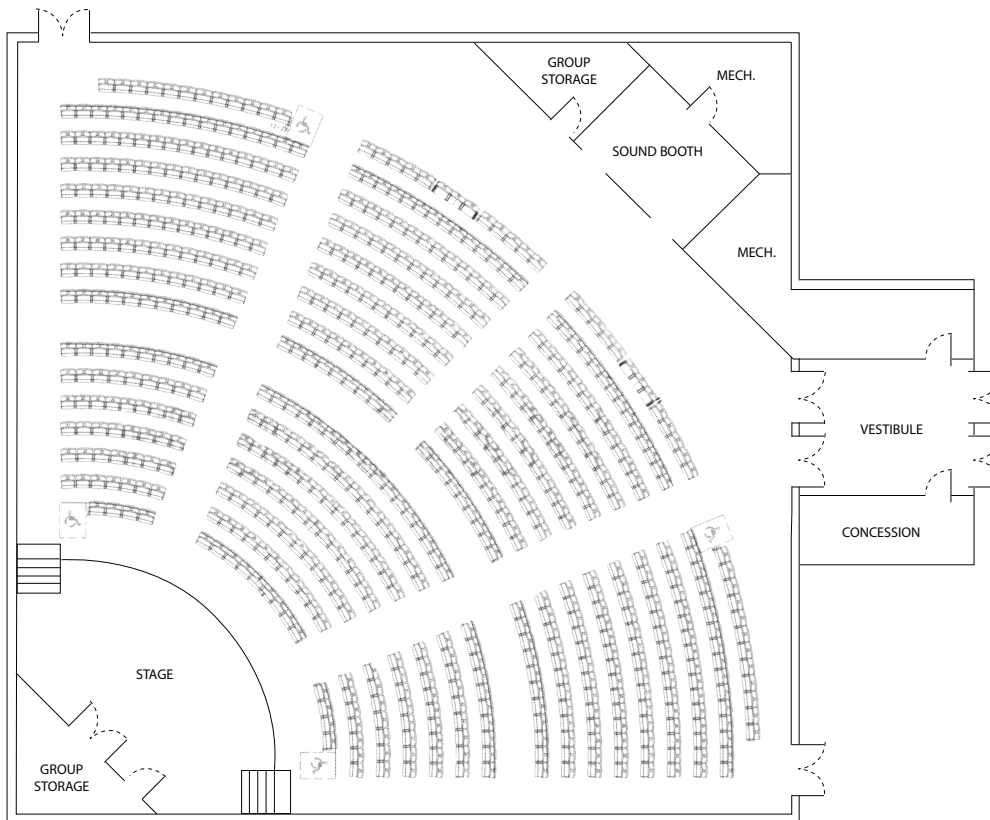

Fields Worship Center

Cedarmore Main Campus

The Fields Worship Center is a large-group meeting space, equipped with state-of-the-art sound, video & lighting capabilities. The worship center adjoins the Fields Conference Center and is a short walk from lodges and cabins.

MEETING

- Seating capacity: 200 minimum; 700 maximum
- Full sound system, stage, lighting, and projection video
- Six small group rooms

Exterior View

Meeting Space View