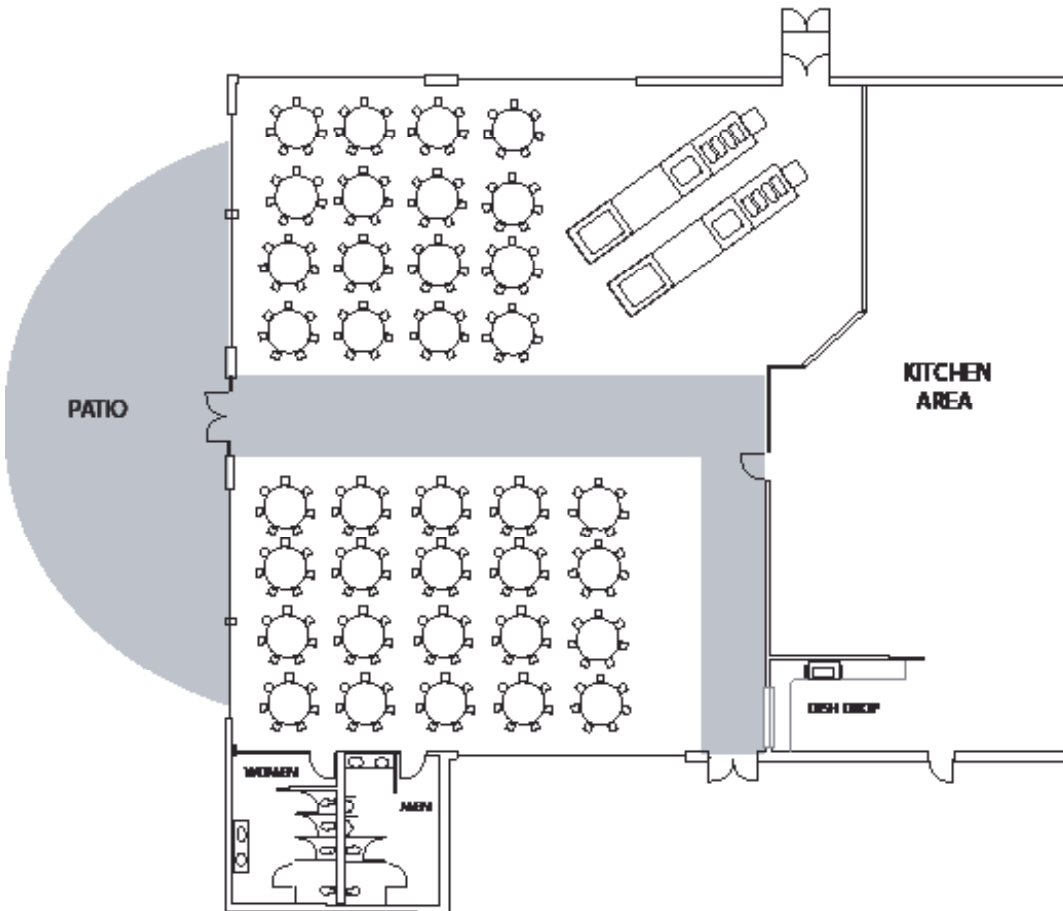

Price Dining Hall

Jonathan Creek Campus

Price Dining Hall offers buffet-style, all-you-can-eat service, soda fountains, salad bar, cereal bar, and yogurt bar.

DINING

- 4 buffet-style serving lines
- 4 soda stations
- Seats 316 inside
- Seats 96 outside

Exterior View

Serving Lines

Serving Lines

Inside Dining Area

Inside Dining Area