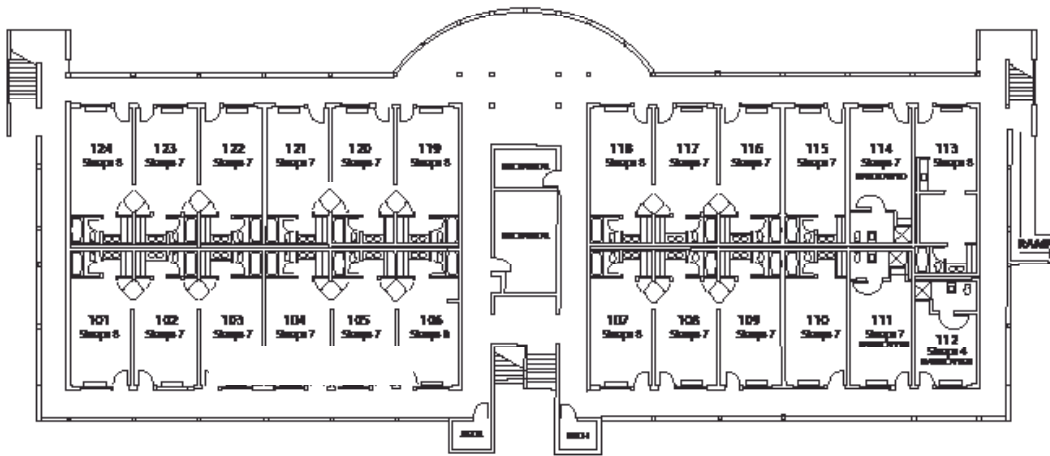

Gray Motel

Jonathan Creek Campus

The Gray Motel boasts the best view on campus. From the large rear deck, guests overlook a large grassy area leading to a panoramic view of the lake.

LODGING

- Total maximum capacity: 380
- Each standard room has a private bath, double vanity and can hold up to 8 people.
- 46 rooms house 4 bunk beds and sleep 8 people
- 2 Rooms are handicap accesable, sleeping 4 people

STANDARD ROOM
occupancy up to 7

STANDARD ROOM

DECK

Exterior View

Motel Room

Motel Room

Deck View

Gray Motel 1st Floor

Total Capacity: 172

16 Rooms with 7 beds

7 Rooms with 8 Beds

1 Room with 4 Beds

| | | | |
|------------|---|------------|---|
| 101 | | 124 | |
| 1 | 5 | 1 | 5 |
| 2 | 6 | 2 | 6 |
| 3 | 7 | 3 | 7 |
| 4 | 8 | 4 | 8 |
| 102 | | 123 | |
| 1 | 5 | 1 | 5 |
| 2 | 6 | 2 | 6 |
| 3 | 7 | 3 | 7 |
| 4 | | 4 | |
| 103 | | 122 | |
| 1 | 5 | 1 | 5 |
| 2 | 6 | 2 | 6 |
| 3 | 7 | 3 | 7 |
| 4 | | 4 | |
| 104 | | 121 | |
| 1 | 5 | 1 | 5 |
| 2 | 6 | 2 | 6 |
| 3 | 7 | 3 | 7 |
| 4 | | 4 | |
| 105 | | 120 | |
| 1 | 5 | 1 | 5 |
| 2 | 6 | 2 | 6 |
| 3 | 7 | 3 | 7 |
| 4 | | 4 | |
| 106 | | 119 | |
| 1 | 5 | 1 | 5 |
| 2 | 6 | 2 | 6 |
| 3 | 7 | 3 | 7 |
| 4 | 8 | 4 | 8 |