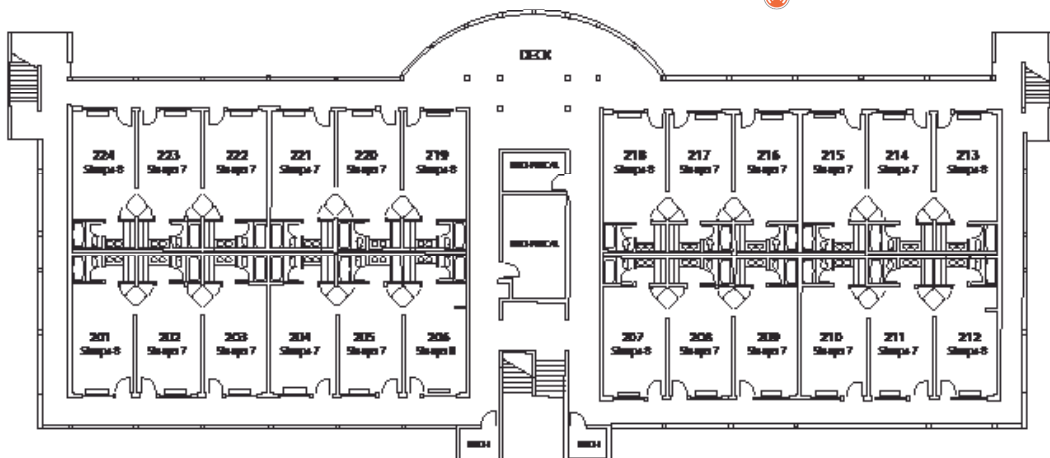

Gray Motel

Jonathan Creek Campus

The Gray Motel boasts the best view on campus. From the large rear deck, guests overlook a large grassy area leading to a panoramic view of the lake.

LODGING

- Total maximum capacity: 380
- Each standard room has a private bath, double vanity and can hold up to 8 people.
- 46 rooms house 4 bunk beds and sleep 8 people
- 2 Rooms are handicap accesable, sleeping 4 people

STANDARD ROOM
occupancy up to 7

STANDARD ROOM

DECK

Exterior View

Motel Room

Motel Room

Deck View

Gray Motel 1st Floor

Total Capacity: 172

16 Rooms with 7 beds

7 Rooms with 8 Beds

1 Room with 4 Beds

| | | | |
|------------|---|------------|---|
| 101 | | 124 | |
| 1 | 5 | 1 | 5 |
| 2 | 6 | 2 | 6 |
| 3 | 7 | 3 | 7 |
| 4 | 8 | 4 | 8 |
| 102 | | 123 | |
| 1 | 5 | 1 | 5 |
| 2 | 6 | 2 | 6 |
| 3 | 7 | 3 | 7 |
| 4 | | 4 | |
| 103 | | 122 | |
| 1 | 5 | 1 | 5 |
| 2 | 6 | 2 | 6 |
| 3 | 7 | 3 | 7 |
| 4 | | 4 | |
| 104 | | 121 | |
| 1 | 5 | 1 | 5 |
| 2 | 6 | 2 | 6 |
| 3 | 7 | 3 | 7 |
| 4 | | 4 | |
| 105 | | 120 | |
| 1 | 5 | 1 | 5 |
| 2 | 6 | 2 | 6 |
| 3 | 7 | 3 | 7 |
| 4 | | 4 | |
| 106 | | 119 | |
| 1 | 5 | 1 | 5 |
| 2 | 6 | 2 | 6 |
| 3 | 7 | 3 | 7 |
| 4 | 8 | 4 | 8 |