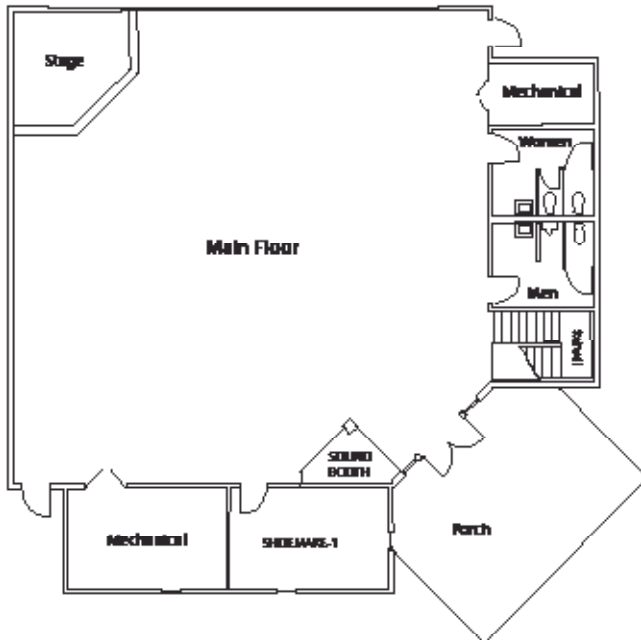

Shoemake Chapel

Jonathan Creek Campus

Shoemake Chapel is an intermediate size meeting space with both large and small group areas. With its distinctive large windows in the upper level, Shoemake offers beautiful views while gathering together.

MEETING

- Maximum capacity: 200
- Five small group rooms hold 15-25 guests each
- Sound system, projector, and screen (computer not provided)
- No outside food or beverages allowed

Exterior View

Inside Chapel

Small Group Rooms

Please Select a Set Up Option

Lecture with Isle

Lecture with Tables

Horseshoe

Boardroom

Horseshoe option is only available for groups of 25 or less.