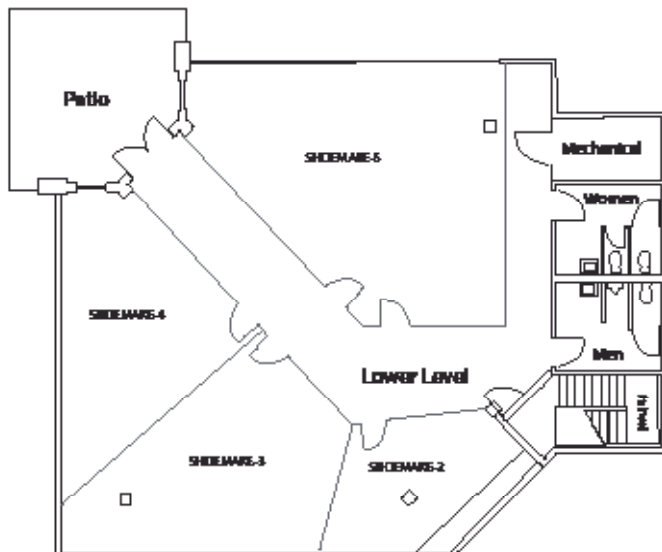

Shoemake Chapel

Jonathan Creek Campus

Shoemake Chapel is an intermediate size meeting space with both large and small group areas. With its distinctive large windows in the upper level, Shoemake offers beautiful views while gathering together.

MEETING

- Maximum capacity: 200
- Five small group rooms hold 15-25 guests each
- Sound system, projector, and screen (computer not provided)
- No outside food or beverages allowed

Exterior View

Inside Chapel

Small Group Rooms

Please Select a Set Up Option

Lecture with Isle

Lecture with Tables

Horseshoe

Boardroom

Horseshoe option is only available for groups of 25 or less.