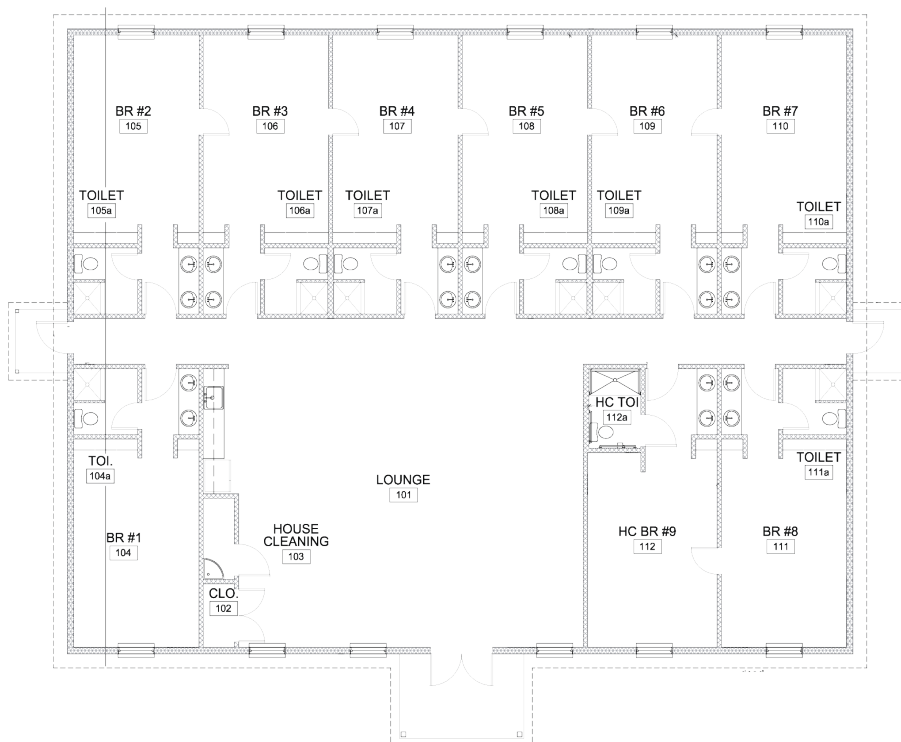

Turnbull Lodge

Jonathan Creek Campus

Tucked away off the main road our lodges offer you the option and privacy of having a whole building just for your group. These lodges foster unity and fellowship in a secluded atmosphere. Turnbull Lodge is our newest lodge offering 9 rooms which each sleep 8. Turnbull also features the largest common area with multiple couches and gathering areas designed to foster relationships and community.

LODGING

- Total maximum capacity: 72
- 9 rooms holding 8 people (4 bunks)
- Private bath in all rooms

MEETING

- Common area in the middle of the lodge has several seating areas and a kitchenette with a refrigerator, microwave, sink, and coffee maker.

Exterior view

Common area

Lodge Room

Bathroom

Kitchenette

Turnbull Lodge				
Total Capacity: 72				
9 Rooms with 8 beds				
1			2	
1	5		1	5
2	6		2	6
3	7		3	7
4	8		4	8
			3	
			1	5
			2	6
Bathroom: Each room has a private bathroom with a double vanity, shower, and toilet.			3	7
			4	8
			4	
			1	5
			2	6
Common Area: Seating area and a kitchenette with a refridgerator, sink, microwave, and coffee maker.			3	7
			4	
			5	
			1	5
			2	6
			3	7
			4	8
9			6	
1	5		1	5
2	6		2	6
3	7		3	7
4	8		4	8
8			7	
1	5		1	5
2	6		2	6
3	7		3	7
4	8		4	8