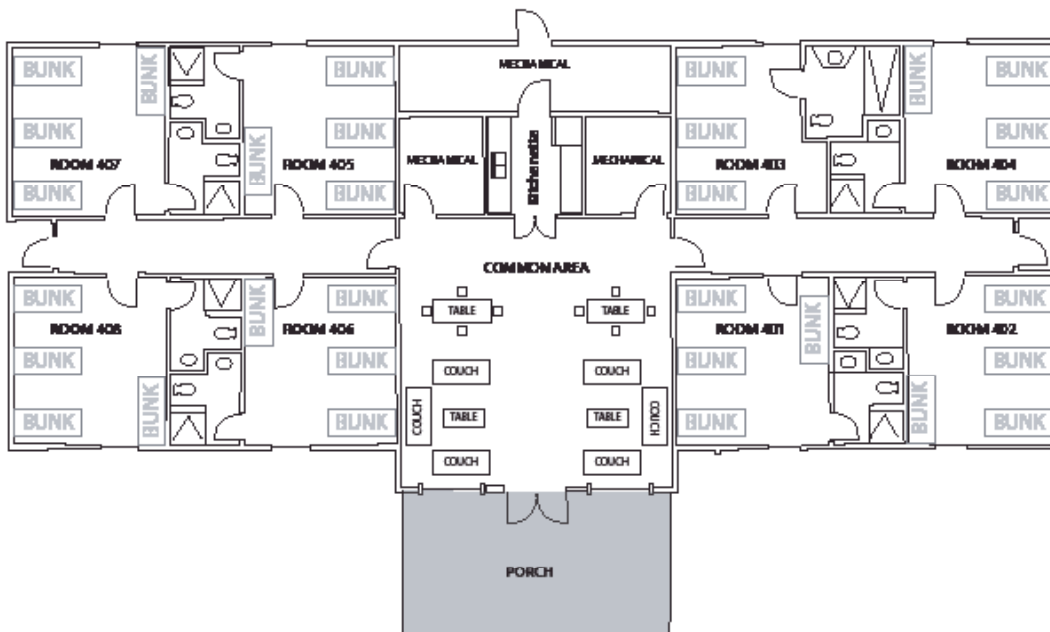

LODGING

- Total maximum capacity: 48
- 6 rooms holding up to 8 guests
- Private bath in all rooms

MEETING

- Common area in the middle of the lodge has several seating areas and a kitchenette with a refrigerator, microwave, sink, and coffee maker.

Exterior View

Lodge Room

Lodge Room

Common Area

Wallace Lodge

Total Capacity: 62

7 rooms with 8 beds

1 room with 6 beds