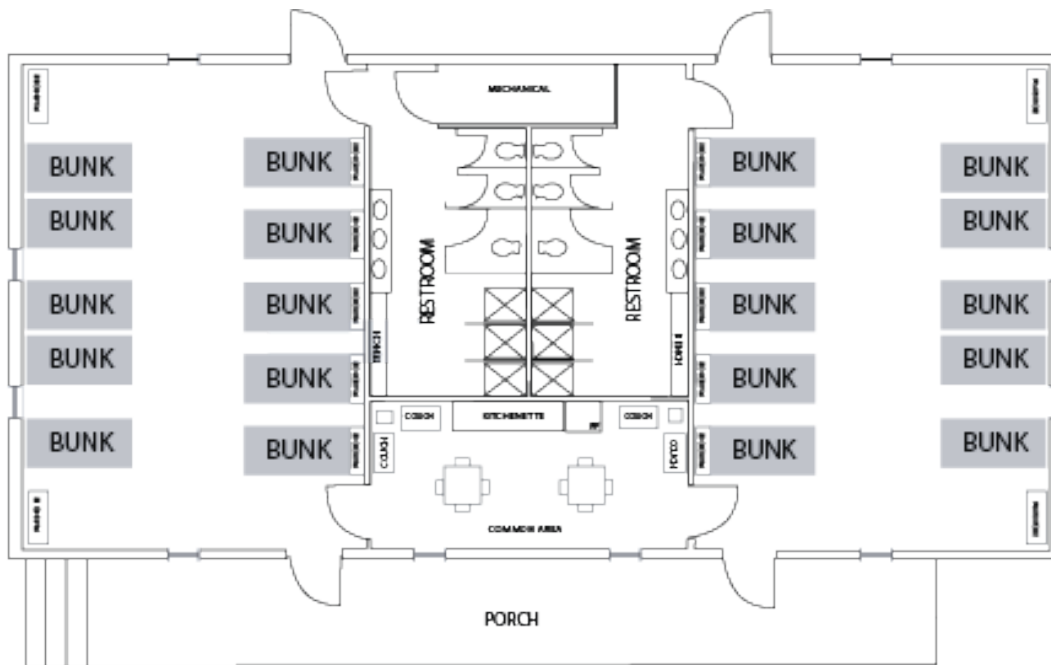

Fields Cabin

Cedarmore Main Campus

Fields Cabin is located on one of the highest points on the Cedarmore Main Campus. With its log cabin feel, Fields Cabin offers comfortable lodging and a front deck to enjoy the scenery.

LODGING

- Total maximum capacity: 44
- Cabin sleeps 22 on each side
- Both sides of cabin have a multi-stall bathroom
- Bunk beds only (10 bunks on each side)

Exterior View

Cabin Room

Cabin Bathroom

MEETING

- Common area in the middle of the cabin has a small kitchenette complete with refrigerator, sink, and microwave

Common Area

Fields Cabin			
2 Rooms with 20 Beds			
Total Capacity = 40			
Side A	1		Side B 1
	2		2
	3		3
	4		4
	5		5
	6		6
	7		7
	8		8
	9		9
	10		10
	11		11
	12		12
	13		13
	14		14
	15		15
	16		16
	17	Meeting Space	17
	18		18
	19		19
	20		20
		Small front porch	
	Common Area	Two tables and 8 chairs	
		4 couches with 8 seats total	
		full fridge and microwave	
		sink and some cabinets	
	Bathrooms	Shared bathroom on each side with:	
		3 showers	
		3 sinks with large vanity	
		3 stalls with toilets	