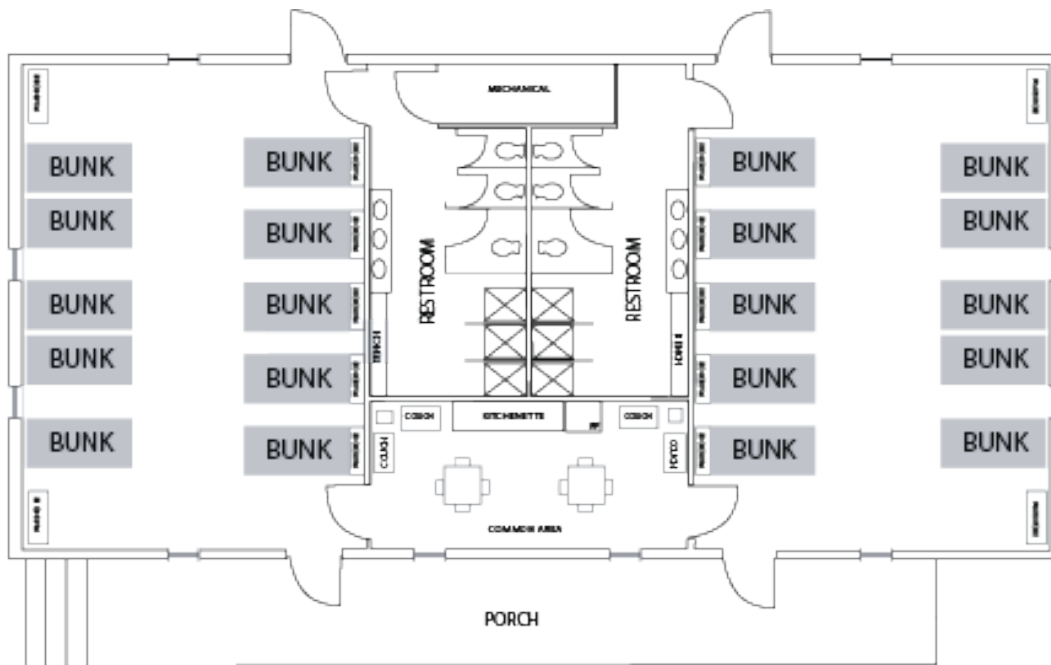

Fields Cabin

Cedarmore Main Campus

Fields Cabin is located on one of the highest points on the Cedarmore Main Campus. With its log cabin feel, Fields Cabin offers comfortable lodging and a front deck to enjoy the scenery.

LODGING

- Total maximum capacity: 40
- Cabin sleeps 20 on each side
- Both sides of cabin have a multi-stall bathroom
- Bunk beds only (10 bunks on each side)

Exterior View

Cabin Room

Cabin Bathroom

MEETING

- Common area in the middle of the cabin has a small kitchenette complete with refrigerator, sink, and microwave

Common Area

Fields Cabin			
2 Rooms with 20 Beds			
Total Capacity = 40			
Side A	1		Side B 1
	2		2
	3		3
	4		4
	5		5
	6		6
	7		7
	8		8
	9		9
	10		10
	11		11
	12		12
	13		13
	14		14
	15		15
	16		16
	17	Meeting Space	17
	18		18
	19		19
	20		20
		Small front porch	
	Common Area	Two tables and 8 chairs	
		4 couches with 8 seats total	
		full fridge and microwave	
		sink and some cabinets	
	Bathrooms	Shared bathroom on each side with:	
		3 showers	
		3 sinks with large vanity	
		3 stalls with toilets	