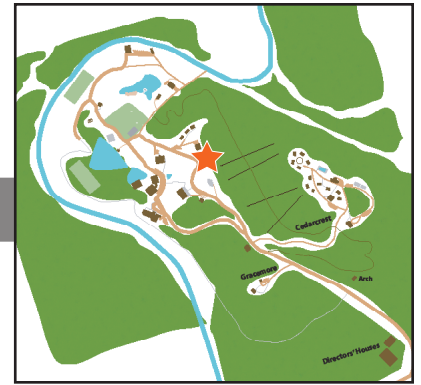

Fields Cabin

Cedarmore Main Campus

Fields Cabin is located on one of the highest points on the Cedarmore Main Campus. With its log cabin feel, Fields Cabin offers comfortable lodging and a front deck to enjoy the scenery.