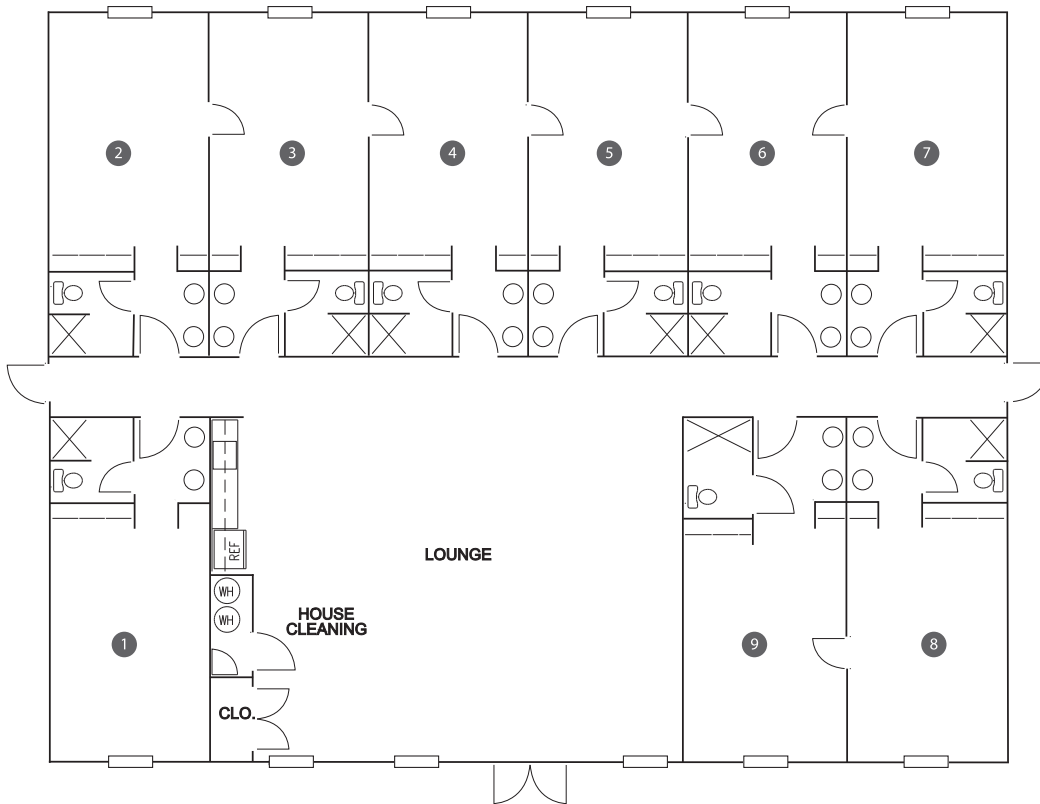

Gleason Lodge

Cedarmore Main Campus

Gleason Lodge is tucked away off our main road, providing our guests with privacy and a great atmosphere. This single-group lodge has 9 rooms surrounding a center common area with a kitchenette. This lodge is designed around unity. Whether you are in the common area or out on the porch, Gleason offers a great opportunity for your group to fellowship and grow closer together.

LODGING

- Total maximum capacity: 72
 - 9 Rooms/8 Beds each
- Each room has a private shower and toilet
- Each room has a cabinet/vanity with two sinks
- Common area
 - 21 Seats on 7 couches
 - 19 chairs with 4 tables
 - Full Fridge
 - Microwave
 - Large counter

Gleason Lodge

Total capacity: 72

9 rooms with 8 beds

Room 300	1	Room 301	1
	2		2
	3		3
	4		4
	5		5
	6		6
	7		7
	8		8
Common	21 seats in 7 couches 4 tables with 19 chairs full fridge microwave large counter with sink Large area LOUNGE	Room 302	1
			2
			3
			4
			5
			6
			7
			8
Bathroom	each room has this private toilet/shower cabnet vanity/two sinks	Room 303	1
			2
			3
			4
			5
			6
			7
			8
		Room 304	1
			2
			3
			4
			5
			6
			7
			8
Room 307	1	Room 305	1
	2		2
	3		3
	4		4
	5		5
	6		6
	7		7
	8		8
Room 308	1	Room 306	1
	2		2
	3		3
	4		4
	5		5
	6		6
	7		7
	8		8