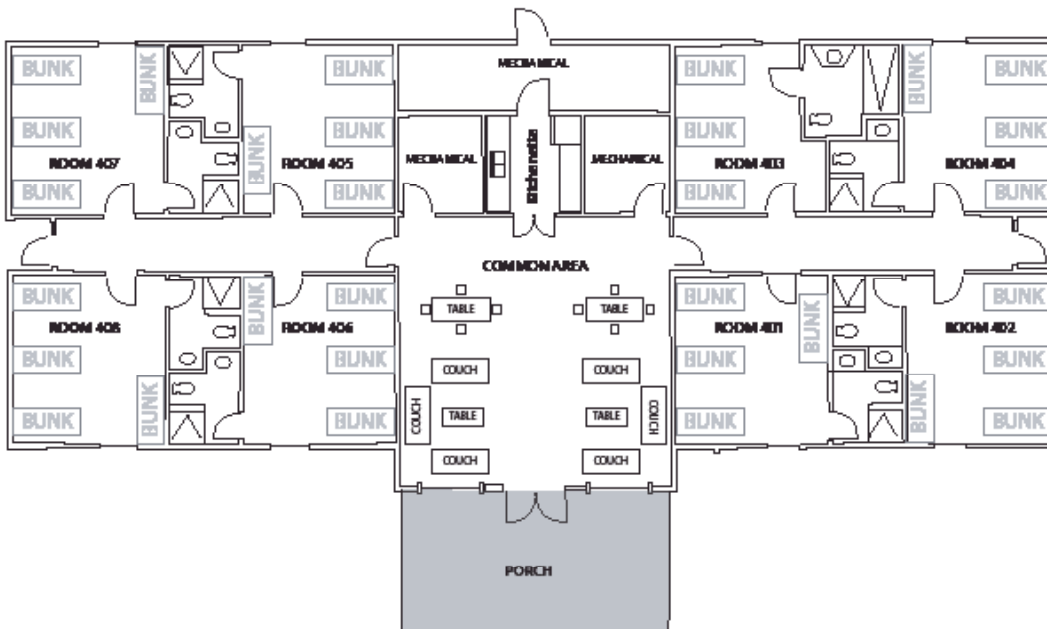

LODGING

- Total maximum capacity: 62
- 7 rooms holding 8 people (4 bunks)
- 1 room holding 6 people (3 bunks) - Room 403
- Private bath in all rooms

Exterior view

Common area

Kitchenette

Lodge Room

MEETING

- Common area in the middle of the lodge has several seating areas and a kitchenette with a refrigerator, microwave, sink and coffee maker.