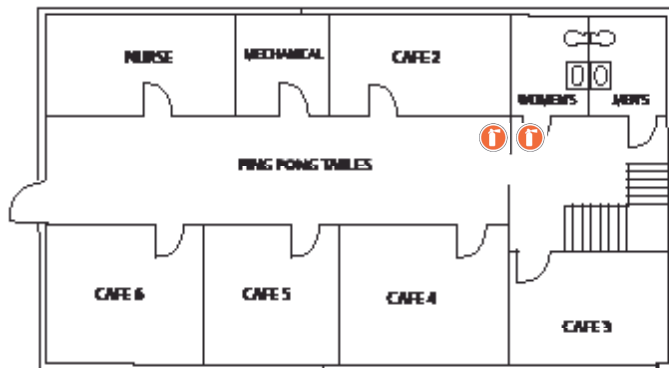

J-Cafe

Jonathan Creek Campus

With wireless internet, a large projection screen, leather sofas, and high-top tables, J-Cafe is the perfect place for adults to get together, drink great coffee, and relax.

MEETING

- Wireless internet available
- Projector screen and built-in sound system
- Cafe tables and chairs
- Must be booked separately
- Coffee Service Available

Cafe Interior

Cafe Interior

Cafe Classroom

BASEMENT

- (5) meeting rooms holding up to 25 people each

Please Select a Set Up Option

Lecture with Isle

Lecture with Tables

Horseshoe

Boardroom

Horseshoe option is only available for groups of 25 or less.