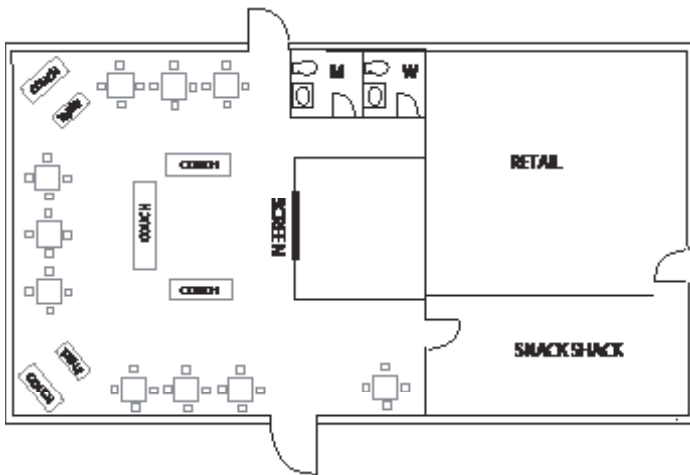

J-Cafe

Jonathan Creek Campus

With wireless internet, a large projection screen, leather sofas, and high-top tables, J-Cafe is the perfect place for adults to get together, drink great coffee, and relax.

MEETING

- Wireless internet available
- Projector screen and built-in sound system
- Cafe tables and chairs
- Must be booked separately
- Coffee Service Available

Cafe Interior

Cafe Interior

Cafe Classroom

BASEMENT

- (5) meeting rooms holding up to 25 people each

Please Select a Set Up Option

Lecture with Isle

Lecture with Tables

Horseshoe

Boardroom

Horseshoe option is only available for groups of 25 or less.