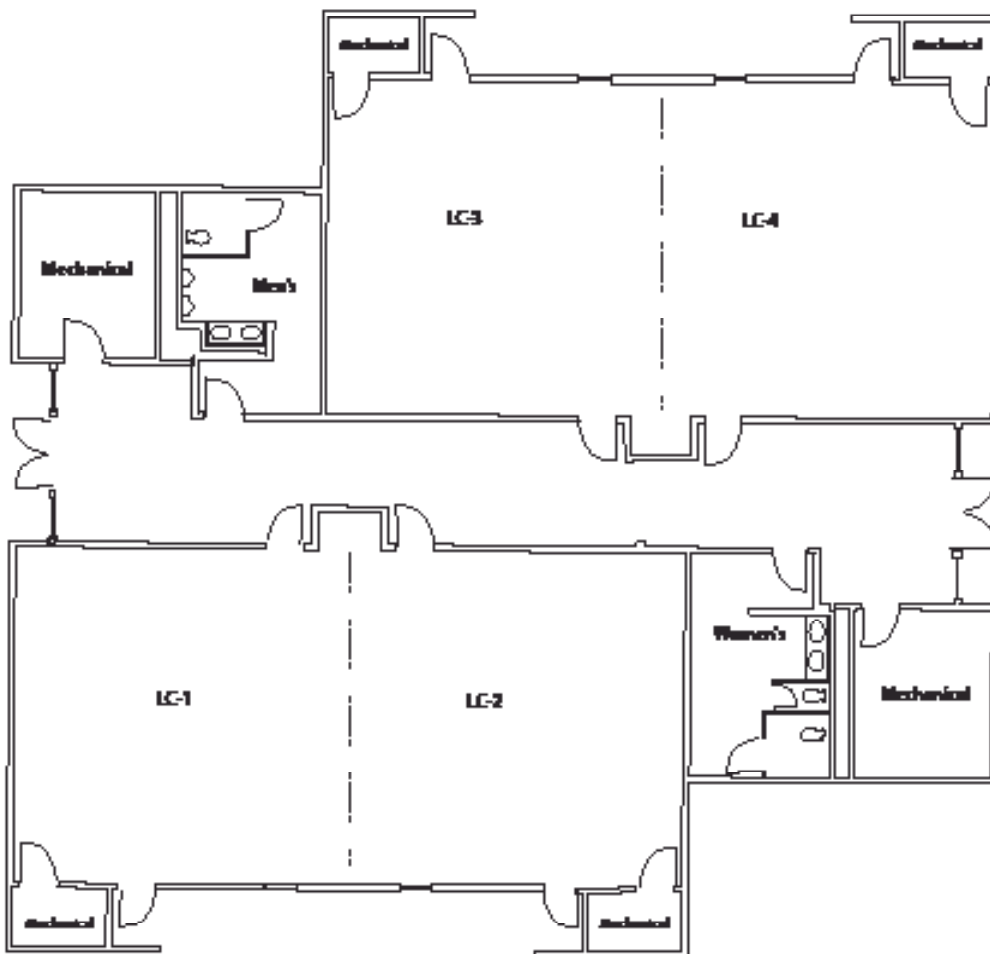

Lassiter Conference

Jonathan Creek Campus

Lassiter Conference Center is a well-equipped facility for small or large breakout groups. It is centrally located directly next to the Dining Hall, which makes Lassiter Conference Center the perfect place to host your small groups or conference breakout sessions.

MEETING

- 4 rooms, each holding 50-75 guests
- Alternate setup - 2 rooms each holding 100 guests
- Mounted Plasma TVs in each room
- Risers available - 4 ft. by 8 ft.

Exterior View

Breakout Room

Breakout Room

Please Select a Set Up Option

Lecture with Isle

Lecture with Tables

Horseshoe

Boardroom

Horseshoe option is only available for groups of 25 or less.